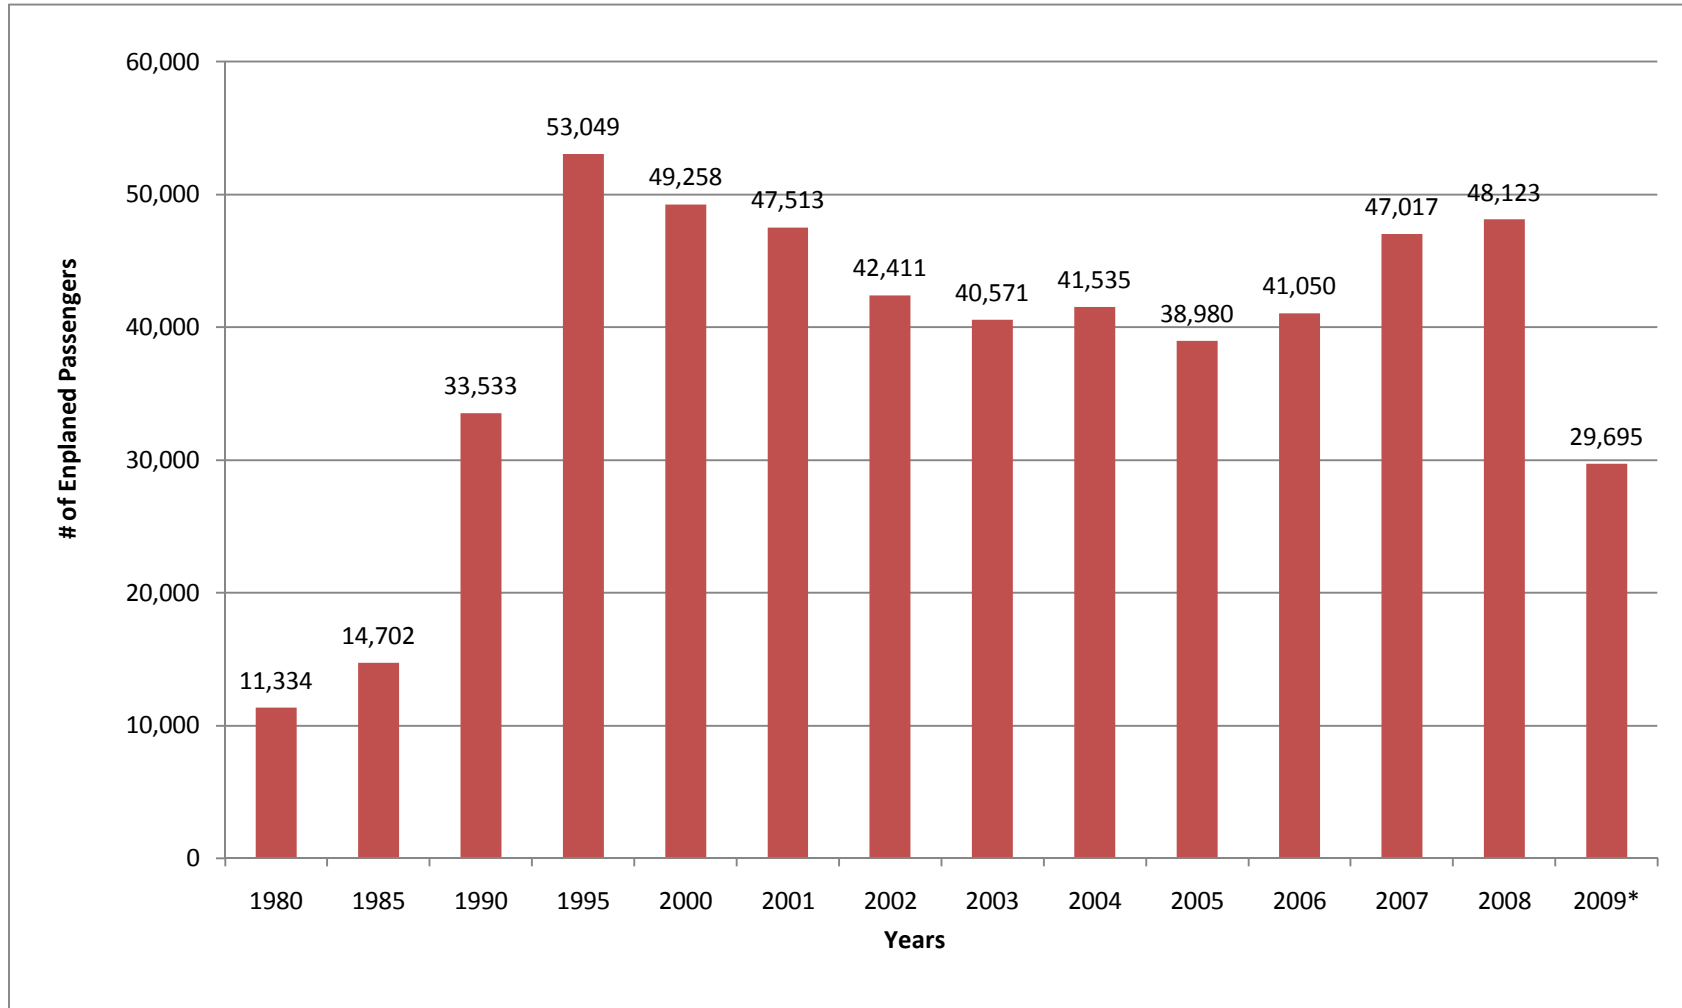

PANGBORN MEMORIAL AIRPORT ENPLANED PASSENGERS 1980 - 2009*

| 1980 | 1985 | 1990 | 1995 | 2000 | 2001 | 2002 | 2003 | 2004 | 2005 | 2006 | 2007 | 2008 | 2009* |
|--------|--------|--------|--------|--------|--------|--------|--------|--------|--------|--------|--------|--------|--------|
| 11,334 | 14,702 | 33,533 | 53,049 | 49,258 | 47,513 | 42,411 | 40,571 | 41,535 | 38,980 | 41,050 | 47,017 | 48,123 | 29,695 |

*2009 Enplanement totals are through July only.